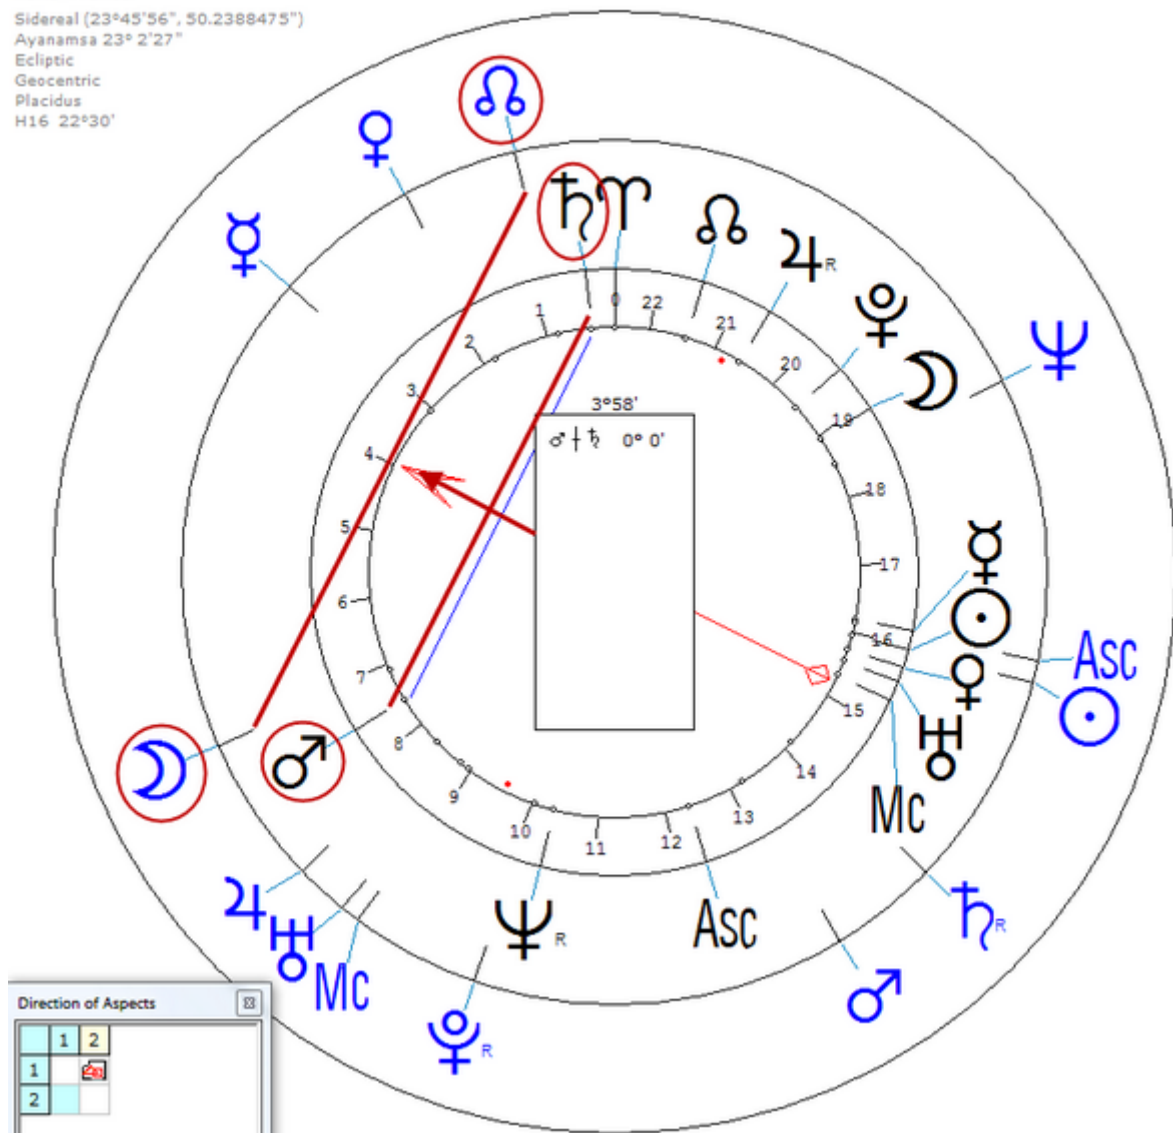

Constanza, Dominique

29 April 1948 at 11:20 (= 11:20 AM)Paris Arrondissement 12, France,
48n5028, 2e2317

French stage and movie actress.

<https://www.astro.com/astro-databank/Constanza,_Dominique>

She died by suicide on 24 June 2013.

Solar Return (Harmonic 16)

Solar $\text{♃}/\text{♋} = \text{♂}_n/\text{♁}_n$; Solar $\text{♃}/\text{♋} = \text{♃}_n/\text{♋}_n = \text{♃}_n = \text{♂}_n$

He has in Natal: $\text{♃}_n/\text{♋}_n = \text{♃}_n = \text{♂}_n$

Constanza, Dominique
29 April 1948 Thu 11:20 (GMT+1) 48n52 2e20
Paris, France

Sidereal (23°45'56", 50.2388475")
Ayanamsa 23° 2'27"
Ecliptic
Geocentric
Placidus
H16 22°30'